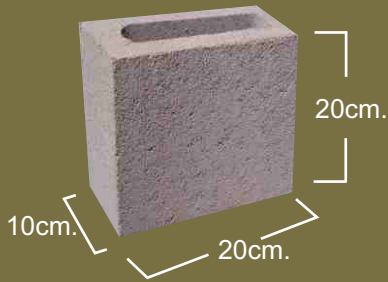

SUPERBLOCK[®]

Tabla de medidas

PIEZA	MATERIAL	MEDIDA NOMINAL	DIMENSIÓN REAL
	Entero	10x20x40cms.	9.20x19.37x 39.70 cms. 3 5/8" x 7 5/8" x 15 5/8"
	Entero	12x20x40cms.	11.75x 19.37x 39.70cms. 4 5/8" x 7 5/8" x 15 5/8"
	Entero	15x20x40cms.	14.30x 19.37x 39.70 cms. 5 5/8" x 7 5/8" x 15 5/8"
	Entero	20x20x40cms.	19.37x 19.37x 39.70 cms. 7 5/8" x 7 5/8" x 15 5/8"
	Entero	30x20x40cms.	29.53x 19.37x 39.70cms 11 5/8" x 7 5/8" x 15 5/8"

Superblock[®]
Verde

CUIDANDO EL MEDIO AMBIENTE

Entero
10 x 20 x 40 cm.
Medida Nominal

Medio
10 x 20 x 20 cm.
Medida Nominal

SUPERBLOCK[®]

Block 10 x 20 x 40 cms.

Detalle de Colocación

Entero

10 x 20 x 40 cm.

Medio

10 x 20 x 20 cm.

DIMENSIÓN REAL:
9.20x19.37x39.70cm.
3 5/8"x7 5/8"x15 5/8"

DIMENSIÓN REAL:
9.20x19.37x19.37cm.
3 5/8"x7 5/8"x7 5/8"

Superblock[®]
Verde

CUIDANDO EL MEDIO AMBIENTE

Superblock[®] Verde