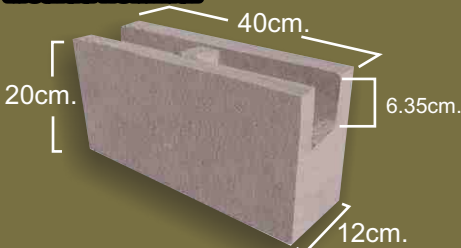

SUPERBLOCK[®]

Tabla de medidas

PIEZA	MATERIAL	MEDIDA NOMINAL	DIMENSIÓN REAL
	Entero	10x20x40cms.	9.20x19.37x 39.70 cms. 3 5/8" x 7 5/8" x 15 5/8"
	Entero	12x20x40cms.	11.75x 19.37x 39.70cms. 4 5/8" x 7 5/8" x 15 5/8"
	Entero	15x20x40cms.	14.30x 19.37x 39.70 cms. 5 5/8" x 7 5/8" x 15 5/8"
	Entero	20x20x40cms.	19.37x 19.37x 39.70 cms. 7 5/8" x 7 5/8" x 15 5/8"
	Entero	30x20x40cms.	29.53x 19.37x 39.70cms 11 5/8" x 7 5/8" x 15 5/8"

10 x 20 x 40 cm.

Medio

10 x 20 x 20 cm.

DIMENSIÓN REAL:
9.20x19.37x39.70cm.
3 5/8"x7 5/8"x15 5/8"

DIMENSIÓN REAL:
9.20x19.37x19.37cm.
3 5/8"x7 5/8"x7 5/8"

Superblock[®]
Verde

CUIDANDO EL MEDIO AMBIENTE

Superblock[®] Verde

Entero

12 x 20 x 40 cm.
Medida Nominal

Medio

12 x 20 x 20 cm.
Medida Nominal

Esquinero

12 x 20 x 32 cm.
Medida Nominal

Esquinero L

12 x 20 x 40 cm.
Medida Nominal

Dala

12 x 20 x 40 cm.
Medida Nominal

SUPERBLOCK[®]

Block 12 x 20 x 40 cms.

DIMENSIÓN REAL:
11.75x19.37x39.70cm.
4 5/8"x7 5/8"x15 5/8"

DIMENSIÓN REAL:
11.75x19.37x19.37cm.
4 5/8"x7 5/8"x7 5/8"

DIMENSIÓN REAL:
11.75x19.37x32.10cm.
4 5/8"x7 5/8"x12 5/8"