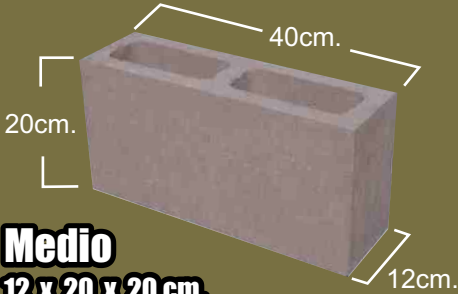

SUPERBLOCK[®]

Tabla de medidas

PIEZA	MATERIAL	MEDIDA NOMINAL	DIMENSIÓN REAL
	Entero	10x20x40cms.	9.20x19.37x 39.70 cms. 3 5/8" x 7 5/8" x 15 5/8"
	Entero	12x20x40cms.	11.75x 19.37x 39.70cms. 4 5/8" x 7 5/8" x 15 5/8"
	Entero	15x20x40cms.	14.30x 19.37x 39.70 cms. 5 5/8" x 7 5/8" x 15 5/8"
	Entero	20x20x40cms.	19.37x 19.37x 39.70 cms. 7 5/8" x 7 5/8" x 15 5/8"
	Entero	30x20x40cms.	29.53x 19.37x 39.70cms 11 5/8" x 7 5/8" x 15 5/8"

10 x 20 x 40 cm.

Medio

10 x 20 x 20 cm.

DIMENSIÓN REAL:
9.20x19.37x39.70cm.
3 5/8"x7 5/8"x15 5/8"

DIMENSIÓN REAL:
9.20x19.37x19.37cm.
3 5/8"x7 5/8"x7 5/8"

Superblock[®]
Verde

CUIDANDO EL MEDIO AMBIENTE

Superblock[®] Verde

Entero

12 x 20 x 40 cm.
Medida Nominal

Medio

12 x 20 x 20 cm.
Medida Nominal

Esquinero

12 x 20 x 32 cm.
Medida Nominal

Esquinero L

12 x 20 x 40 cm.
Medida Nominal

Dala

12 x 20 x 40 cm.
Medida Nominal

SUPERBLOCK[®]

Block 12 x 20 x 40 cms.

DIMENSIÓN REAL:
11.75x19.37x39.70cm.
4 5/8"x7 5/8"x15 5/8"

DIMENSIÓN REAL:
11.75x19.37x19.37cm.
4 5/8"x7 5/8"x7 5/8"

DIMENSIÓN REAL:
11.75x19.37x32.10cm.
4 5/8"x7 5/8"x12 5/8"