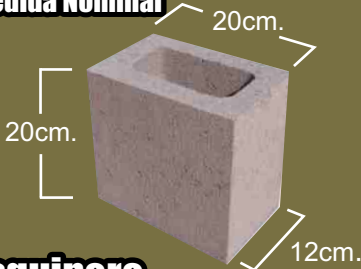

SUPERBLOCK[®]

Tabla de medidas

PIEZA	MATERIAL	MEDIDA NOMINAL	DIMENSIÓN REAL
	Entero	10x20x40cms.	9.20x19.37x 39.70 cms. 3 5/8" x 7 5/8" x 15 5/8"
	Entero	12x20x40cms.	11.75x 19.37x 39.70cms. 4 5/8" x 7 5/8" x 15 5/8"
	Entero	15x20x40cms.	14.30x 19.37x 39.70 cms. 5 5/8" x 7 5/8" x 15 5/8"
	Entero	20x20x40cms.	19.37x 19.37x 39.70 cms. 7 5/8" x 7 5/8" x 15 5/8"
	Entero	30x20x40cms.	29.53x 19.37x 39.70cms 11 5/8" x 7 5/8" x 15 5/8"

10 x 20 x 40 cm.

Medio

10 x 20 x 20 cm.

DIMENSIÓN REAL:
9.20x19.37x39.70cm.
3 5/8"x7 5/8"x15 5/8"

DIMENSIÓN REAL:
9.20x19.37x19.37cm.
3 5/8"x7 5/8"x7 5/8"

Superblock[®]
Verde

CUIDANDO EL MEDIO AMBIENTE

Superblock[®] Verde

Entero

12 x 20 x 40 cm.
Medida Nominal

Medio

12 x 20 x 20 cm.
Medida Nominal

Esquinero

12 x 20 x 32 cm.
Medida Nominal

Esquinero L

12 x 20 x 40 cm.
Medida Nominal

Dala

12 x 20 x 40 cm.
Medida Nominal

SUPERBLOCK[®]

Block 12 x 20 x 40 cms.

DIMENSIÓN REAL:
11.75x19.37x39.70cm.
4 5/8"x7 5/8"x15 5/8"

DIMENSIÓN REAL:
11.75x19.37x19.37cm.
4 5/8"x7 5/8"x7 5/8"

DIMENSIÓN REAL:
11.75x19.37x32.10cm.
4 5/8"x7 5/8"x12 5/8"